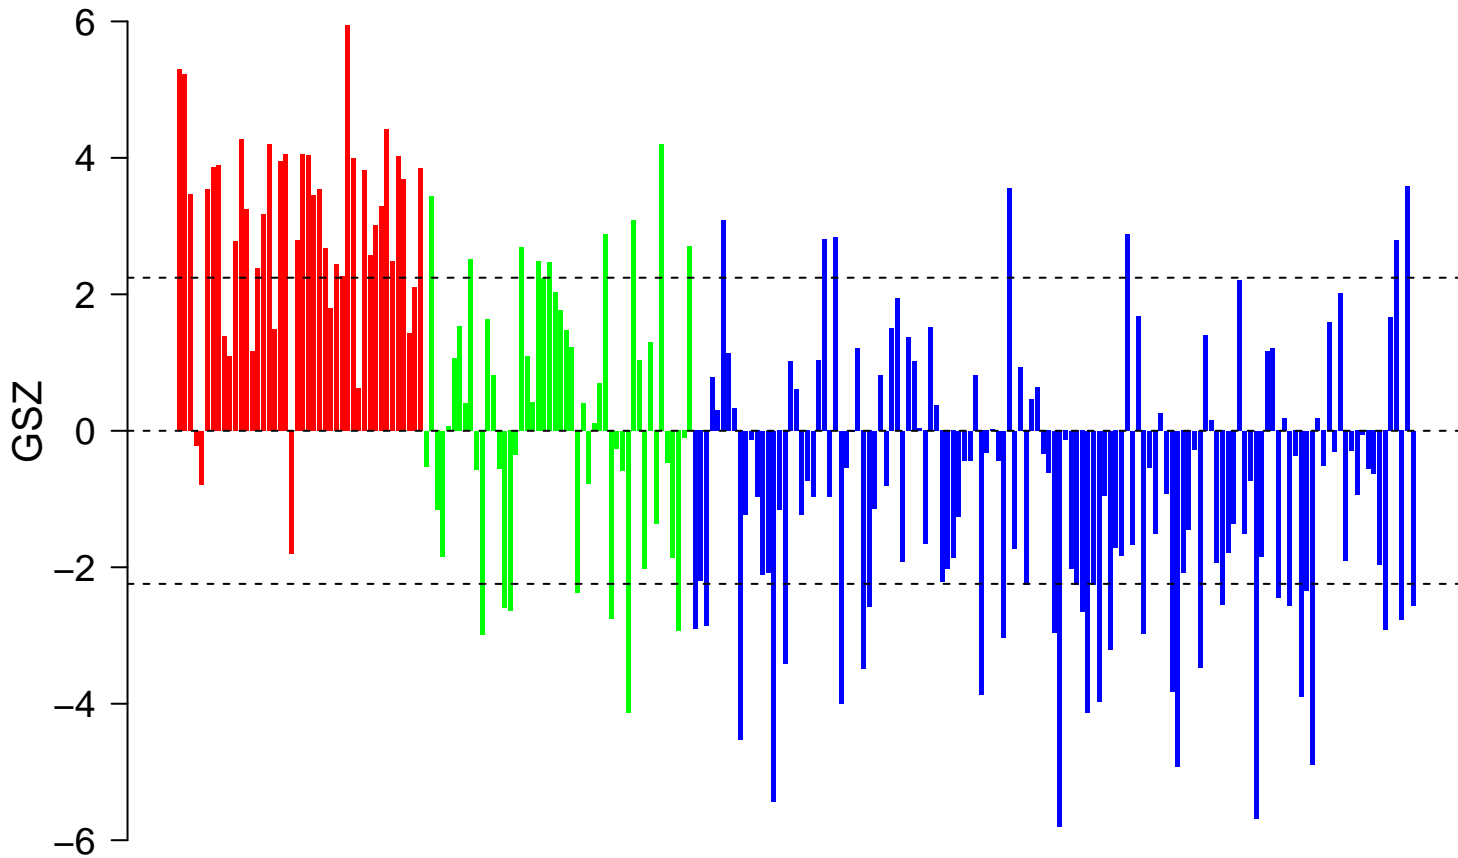

# YAMAZAKI\_TCEB3\_TARGETS\_DN

■ on  
■ -  
□ off